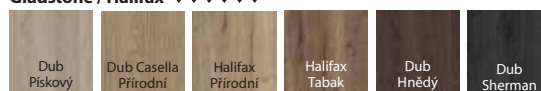

BARVY System SLIDE

Fólie Portaperfect 3D

Gladstone / Halifax

BARVY System EFEKT

Fólie Portaperfect 3D

Gladstone / Halifax

Lak Premium

Lakovaná fólie Matt