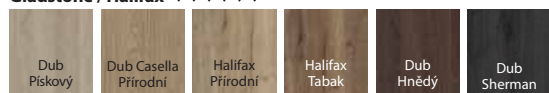

BARVY System SLIDE

Fólie Portaperfect 3D

Gladstone / Halifax

BARVY System EFEKT

Fólie Portaperfect 3D

Gladstone / Halifax

Lak Premium

Lakovaná fólie Matt